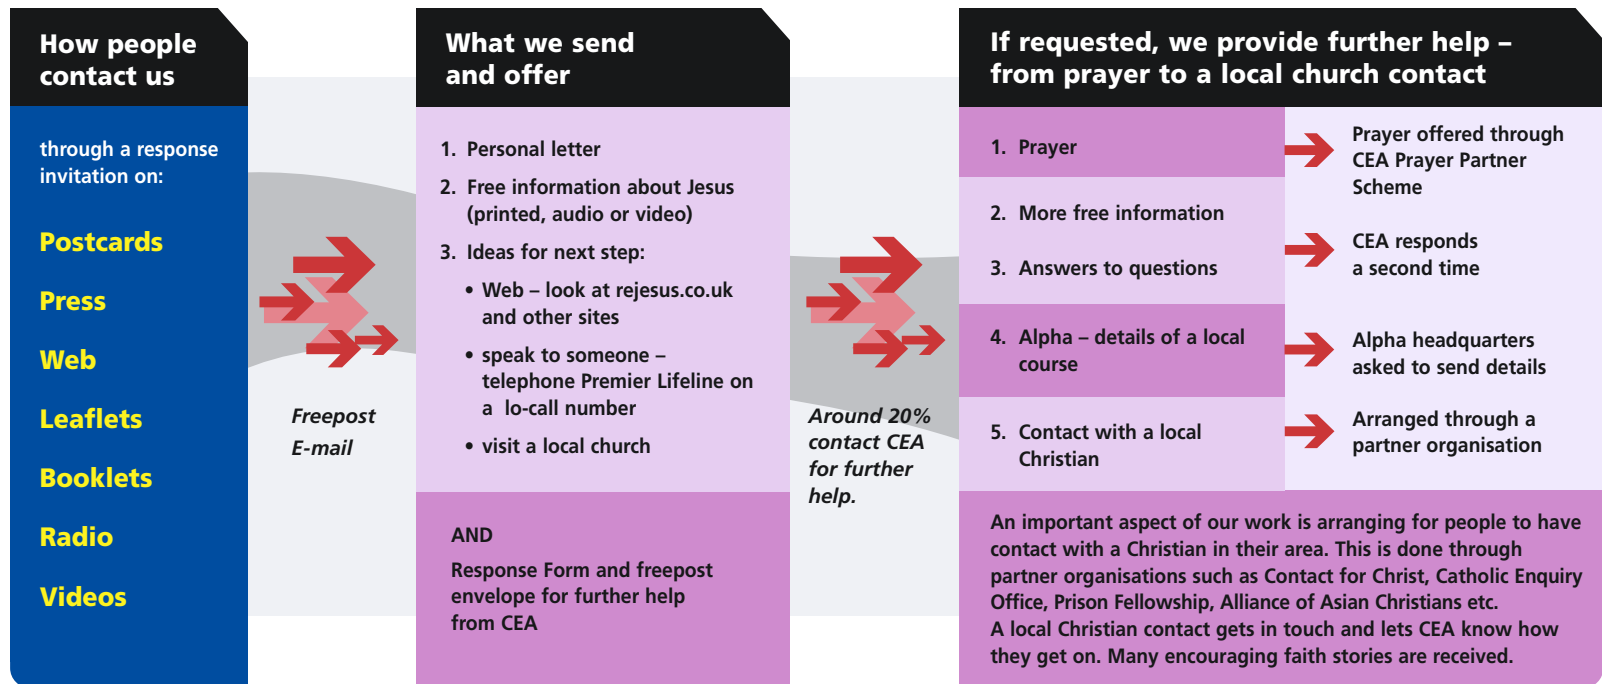

## How we help people take steps of faith

**Christian Enquiry Agency**

27 Tavistock Square, London WC1H 9HH

tel: 020 7387 3659 fax: 020 7529 8134

email: cea@christianity.org.uk web: www.christianity.org.uk